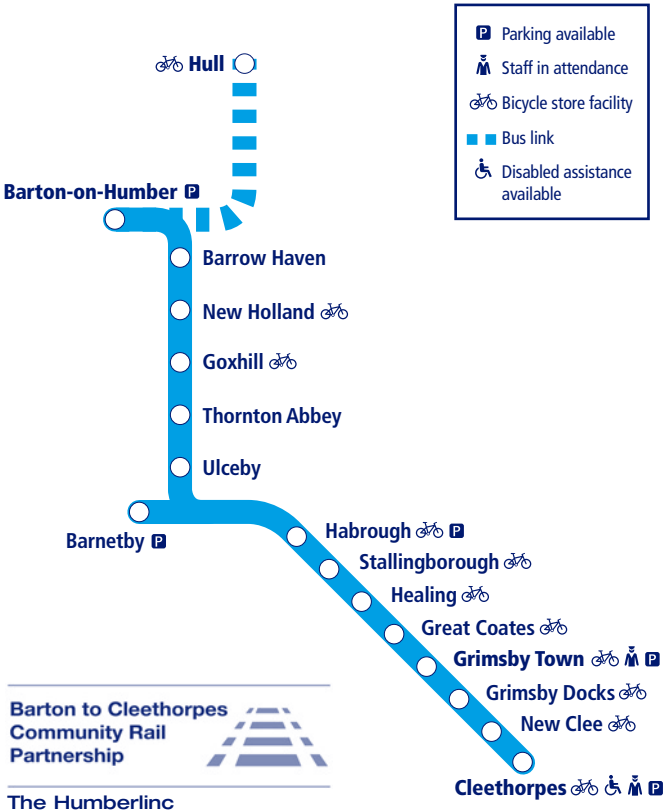

31

Train times

15 December 2019 – 16 May 2020

Barton-on-Humber to Cleethorpes